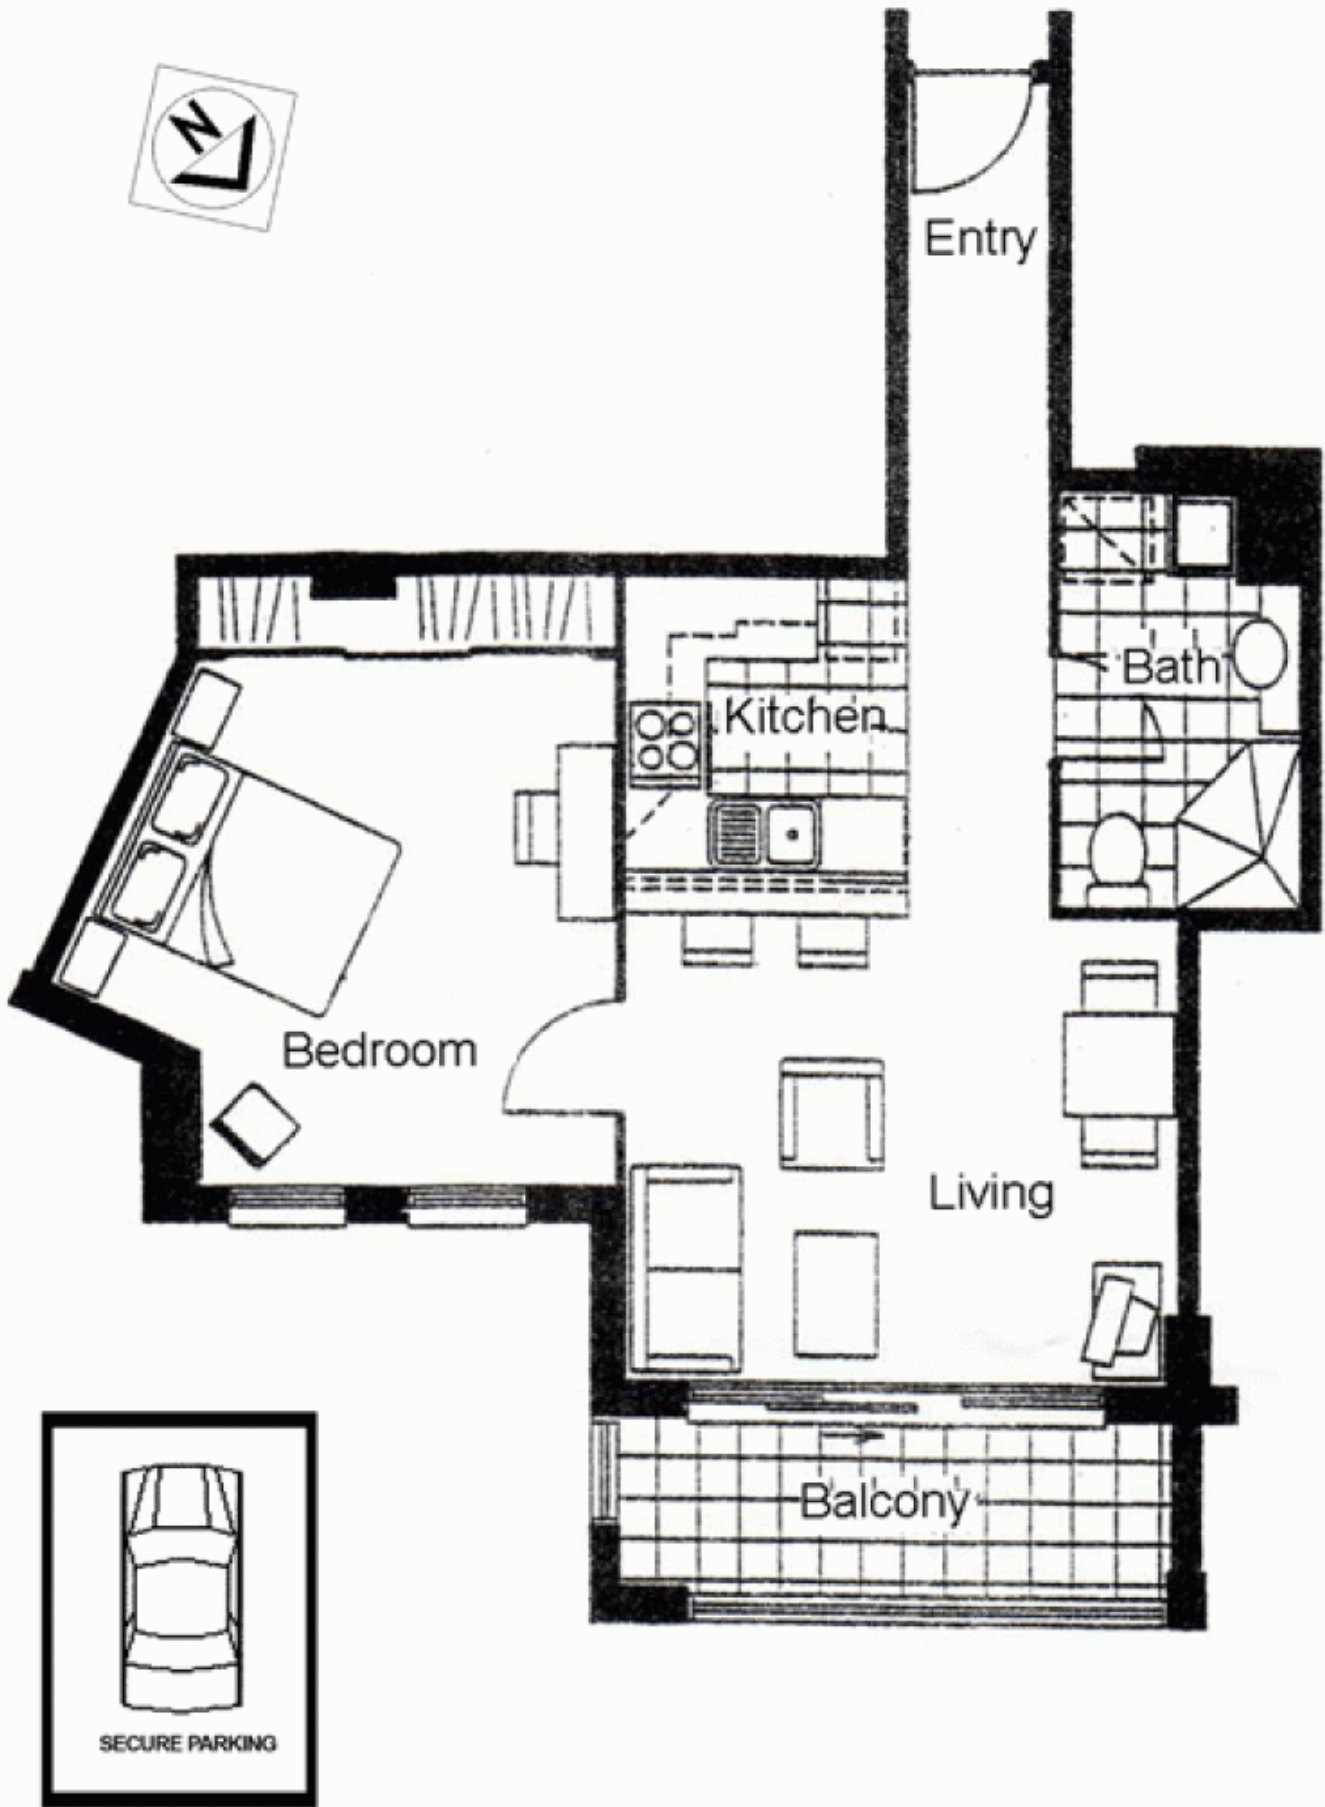

507/13 Warayama Place ROZELLE NSW

1  1  1 

Price : \$625 per week

View : <https://www.balmainrealty.com/1P0642>

Bronte Brown
(02) 9818 8888

Every precaution has been taken to establish the accuracy of the included information but does not constitute any representation by the vendor or agent. Interested parties should make their own enquiries to verify the information contained in this document. Refer to contract of sale for actual inclusions.