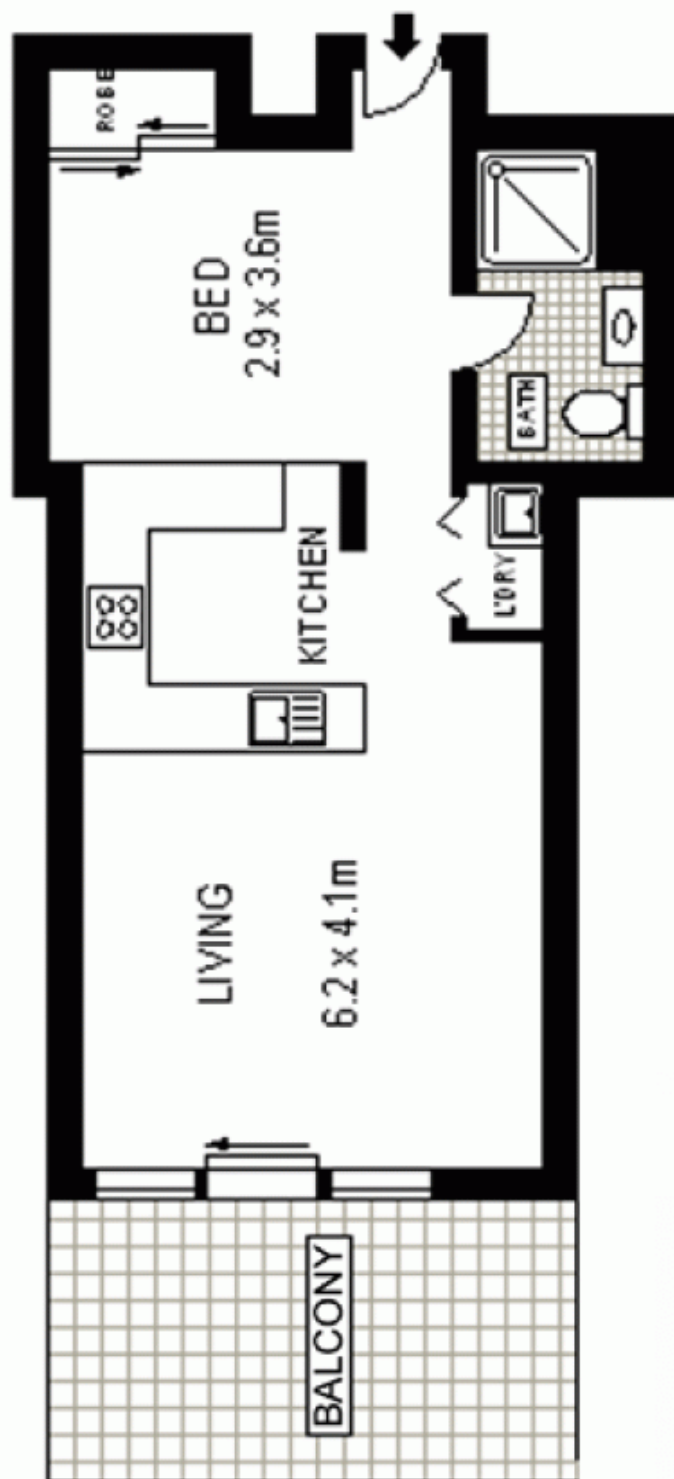

Level G, G/11 Warayama Place Balmain Shores 1 🏠 1 🚗
ROZELLE NSW

Price : For Rent \$490 pw
View : <https://www.balmainrealty.com/1P0653>

Bronte Brown
(02) 9818 8888

Every precaution has been taken to establish the accuracy of the above & reverse side information, but does not constitute any representation by the vendor or agent. Interested parties should make their own enquiries to verify the information contained in this document. Refer to contract of sale for actual inclusions.