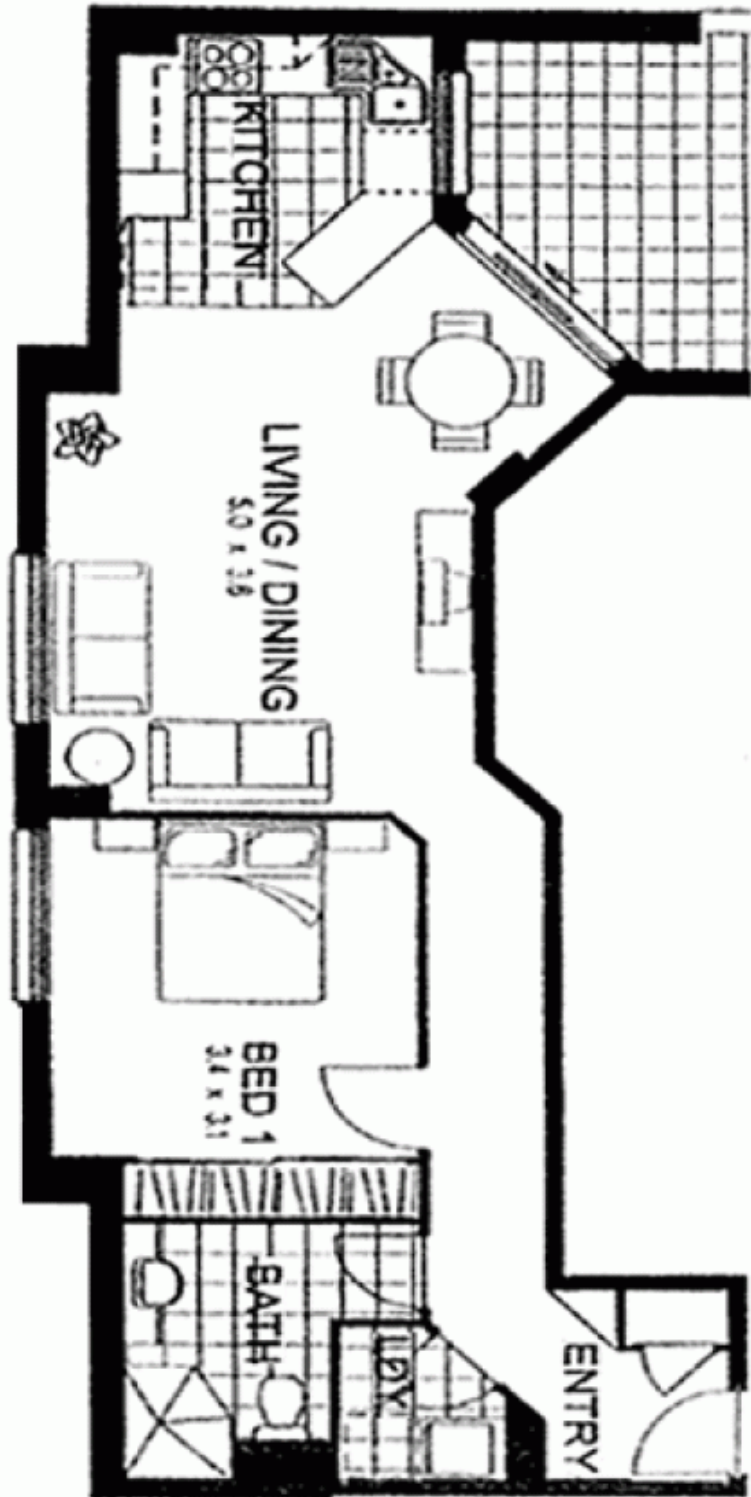

Every precaution has been taken to establish the accuracy of the included information but does not constitute any representation by the vendor or agent. Interested parties should make their own enquiries to verify the information contained in this document. Refer to contract of sale for actual inclusions.