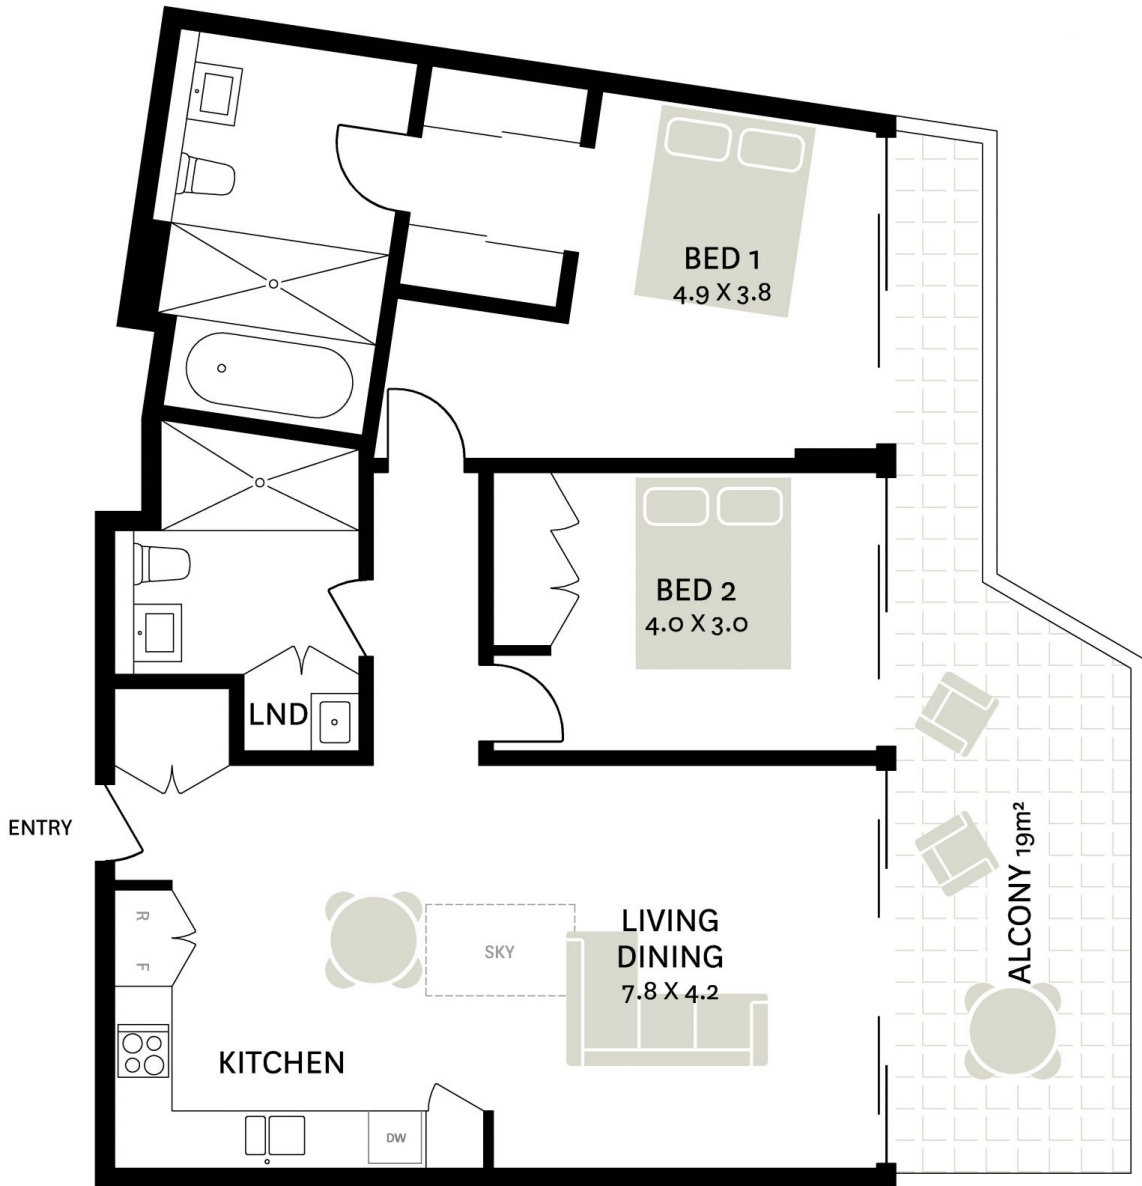

Level 2/551 Darling Street Rozelle NSW

2 2 1

Luxurious Two Bedroom Apartment with Superb Comfort and Water Views

This near new stylish apartment offers space, comfort and life style in Inner West living.

Property Features:

- Open plan living with north facing balcony and water views
- Timbers flooring to main areas
- Designer kitchen with high end stainless steel Miele appliances, gas cooking, marble bench tops & plentiful cupboard space
- Light filled bedrooms with built in wardrobes
- Sleek and modern bathrooms with floor to ceiling tiling featuring golden finishes & large showers with waterfall

Price : Leased! \$900 per week

View : <https://www.balmainrealty.com/1P3011>

James Middleton
(02) 9818 8888

Jenny Chen-Robertson
(02) 9818 8888

SCALE (METRES)

WE BELIEVE THE INFORMATION IN THIS DOCUMENT TO BE RELIABLE, HOWEVER INTERESTED PERSONS SHOULD MAKE THEIR OWN ENQUIRIES. DIMENSIONS ARE APPROXIMATE.